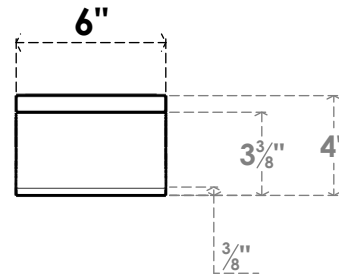

# ITEM NUMBER: BRCPC060X34000X04000IMP

6"W X 34"D X 4"H IMPERIAL ARCHITECTURAL GRADE PVC CLOSED KNEE BRACE

**SIDE PROFILE**

**FRONT PROFILE**

**ISOMETRIC**

EKENA MILLWORK  
2300 WEST MAIN ST.  
CLARKSVILLE, TX 75426  
TOLL FREE: 866-607-0453  
WWW.EKENAMILLWORK.COM