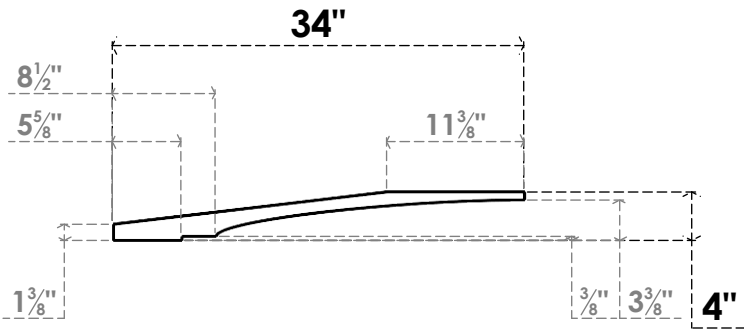

# ITEM NUMBER: BRCPC060X34000X04000IMP

6"W X 34"D X 4"H IMPERIAL ARCHITECTURAL GRADE PVC CLOSED KNEE BRACE

**SIDE PROFILE**

**FRONT PROFILE**

**ISOMETRIC**

EKENA MILLWORK  
2300 WEST MAIN ST.  
CLARKSVILLE, TX 75426  
TOLL FREE: 866-607-0453  
WWW.EKENAMILLWORK.COM