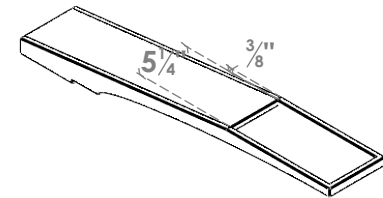

# ITEM NUMBER: BRCPC060X34000X04000IMP

6"W X 34"D X 4"H IMPERIAL ARCHITECTURAL GRADE PVC CLOSED KNEE BRACE

**SIDE PROFILE**

**FRONT PROFILE**

**ISOMETRIC**

EKENA MILLWORK  
2300 WEST MAIN ST.  
CLARKSVILLE, TX 75426  
TOLL FREE: 866-607-0453  
WWW.EKENAMILLWORK.COM